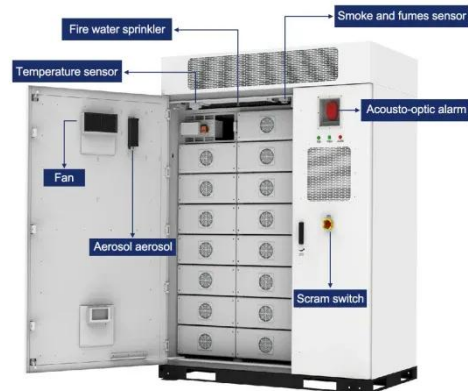

What is HJ mobile solar container?The HJ Mobile Solar Container comprises a wide range of portable containerized solar power systems with highly efficient folding solar modules, advanced lithium ...

PGR SOLAR , Solar Systems, Energy Storage Cabinets & BESS ...

Established in 2015, PGR SOLAR is a leading South African provider of advanced solar systems and energy storage solutions. We specialize in solar power systems, energy storage cabinets, outdoor ...

Outdoor Battery Box Enclosures And Cabinets Lithium Ion Solar

Sodium ion battery solar outdoor power cabinet Featuring LiFePO4 or Sodium-ion battery technology, this IP54-rated system delivers safe, long-life performance with three-level fire protection, seamless ...