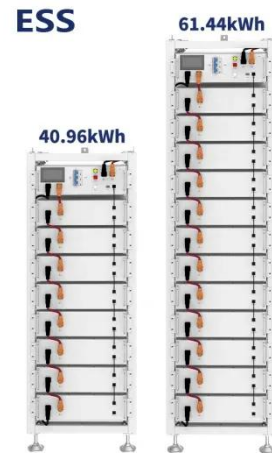

Outdoor Cabinet Energy Storage System

Product Features: Standardized structure design, menu-type function configuration, photovoltaic charging module, a parallel off-grid switching module, power frequency transformer, and other components ...