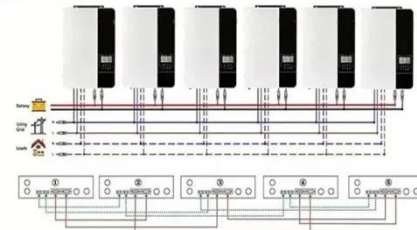

LOME NEW ENERGY STORAGE STATION FACTORY OPERATION

This article establishes a full life cycle cost and benefit model for independent energy storage power stations based on relevant policies, current status of the power system, and trading rules of the power market. [pdf]

AC input wires

AC output wires