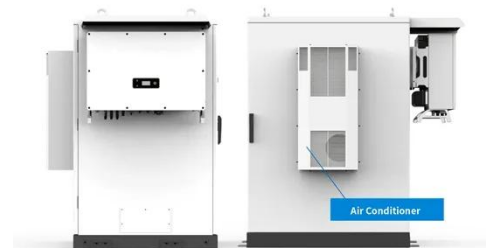

PEES Power Systems

Lobamba outdoor base station energy storage cabinet line

Lobamba outdoor base station energy storage cabinet line

Lobamba Large Energy Storage Cabinet Customization: Solutions ...

Large energy storage cabinets have become the backbone of power management across multiple sectors. From stabilizing solar farms in Lobamba to supporting industrial peak shaving, these ...

LOBAMBA POWER EMERGENCY ENERGY STORAGE SOLUTION

The energy storage outdoor cabinet adopts an integrated design solution. This 100KW 215KWH C&I BESS cabinet adopts an integrated design, integrating battery cells, BMS, PCS, fire protection ...