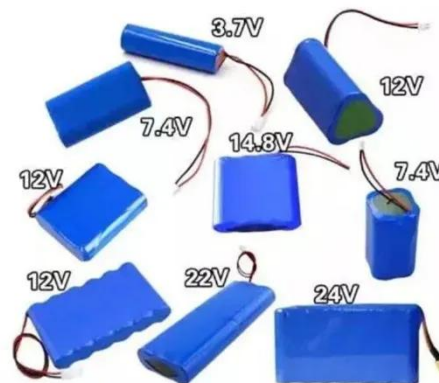

From communication base station to emergency power supply ...

Once the mains is interrupted, the battery pack is discharged immediately to ensure the normal operation of the base station equipment and ensure the continuity of the communication network.