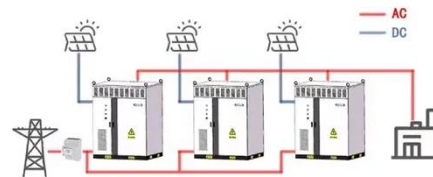

Weatherproof Outdoor Electrical Enclosures , Durable Outdoor ...

Discover AZE Telecom's weatherproof outdoor electrical enclosures and durable outdoor cabinets. Protect your electrical and telecom equipment from harsh environments with our IP-rated, ...

WORKING PRINCIPLE