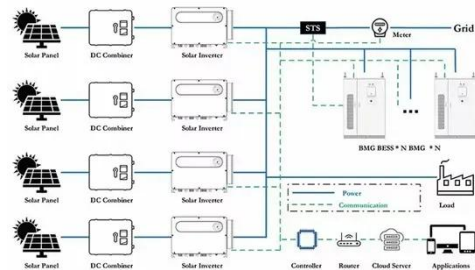

Communication Base Station Maintenance Guide , Huijue Group ...

Did you know a single communication base station failure can disrupt services for 5,000+ users? As global 5G deployments accelerate - with over 7 million base stations projected by 2025 - operators ...