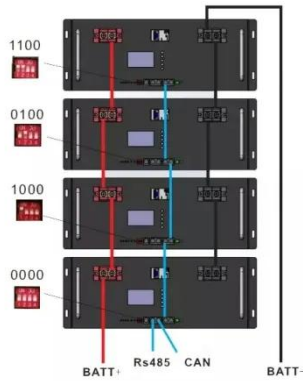

Rack

EverExceed VRLA battery cabinets are very durable, and easy to install. Engineered for use with most type of battery terminal models, these cabinets can fit a wide variety of applications.

Contact Us

For catalog requests, pricing, or partnerships, please visit:
<https://www.peregrine-energy.co.za>