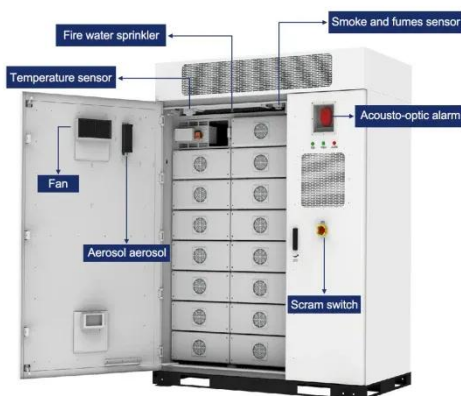

IP55 Dustproof Waterproof Battery Enclosure for UPS Systems

The IP55 UPS Battery Cabinet is a high-protection enclosure designed for storing and managing batteries in UPS backup power systems, especially in outdoor or harsh environments.

Lead Certification