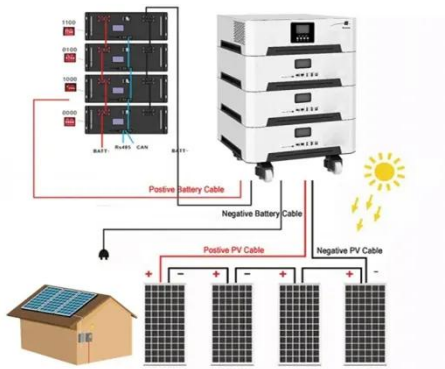

Screening (Not recommended for children less than 1 year of age.)
FOLLOW CDC RECOMMENDED UNIVERSAL PRECAUTIONS FOR OBTAINING BLOOD It is ...

C & D Technologies , Stationary Battery Cabinets

From the industry leader in data center backup batteries, C& D now offers a configurable cabinet solution. In addition to our premium, reliable stationary batteries, we carry a full line of well ...

12.8V 200Ah

LEAD Tennessee

About LEAD Tennessee is a pipeline of current and emerging leaders moving through 12 months of intense, high impact development in eight leadership core competencies, thus building ...

Healthy Homes

Lead-based paint - A common source of lead exposure in young children is deteriorating paint found in older homes and buildings. Soil - Soil can be