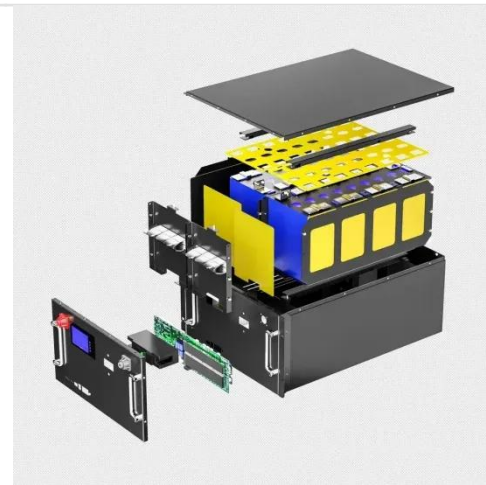

Base Station Energy Cabinet

The Base Station Energy Cabinet is a fully enclosed, weather-resistant telecom energy cabinet designed to provide reliable power distribution and battery backup for outdoor communication networks.

professional Customizable Outdoor Telecom Cabinet custom,oem

For remote grid management, the cabinet integrates RS485 communication capabilities, transmitting data to a central control system--essential for the South American national grid, which covers vast, ...