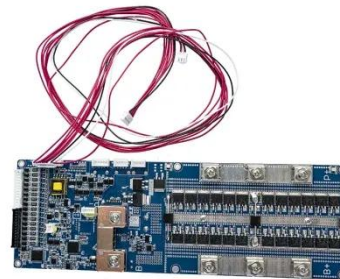

Cabinet Energy Storage System , VREMT

Discover our high-efficiency, modular battery systems with zero capacity loss and rapid multi-cabinet response. Ideal for industrial, commercial, and emergency applications, our solutions offer remote ...