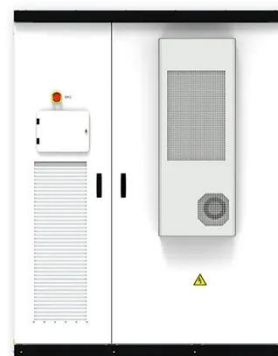

Weatherproof Outdoor Electrical Enclosures , Durable Outdoor ...

Discover AZE Telecom's weatherproof outdoor electrical enclosures and durable outdoor cabinets. Protect your electrical and telecom equipment from harsh environments with our IP-rated, ...