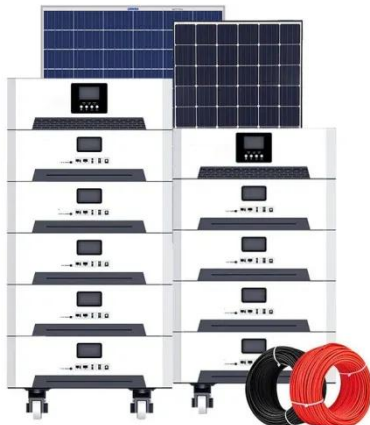

Cellular Tower and Signal Map

CellMapper is a crowd-sourced cellular tower and coverage mapping service.

COMMUNICATION BASE STATION GREEN ENERGY HUIJUE ...

Kathmandu outdoor communication battery cabinet quotation and base station BT2408021009PW is a three compartments base station cabinet designed and produced by BETE.

Contact Us

For catalog requests, pricing, or partnerships, please visit: