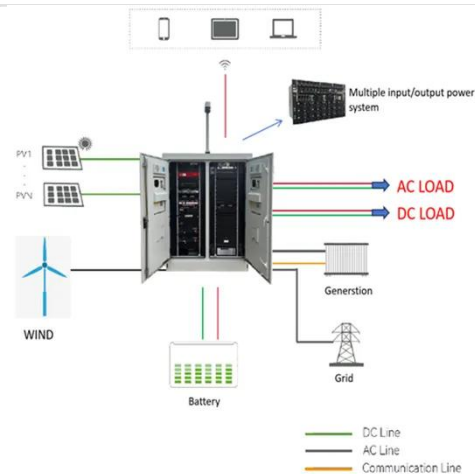

Solar Power Generation During Winter

True: Less sun time means less solar energy, but your home doesn't need as much energy in the winter, either. During extreme conditions, the sun can still shine and still power solar ...