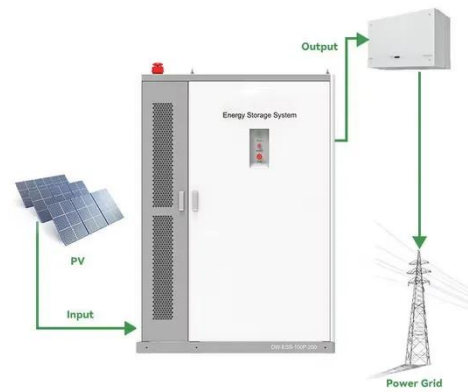

Energy Storage Cabinet

Safety designs such as water and electricity separation, three-level fire protection + explosion venting + exhaust, liquid cooling + dehumidification design, all ensure the safety of the energy storage ...