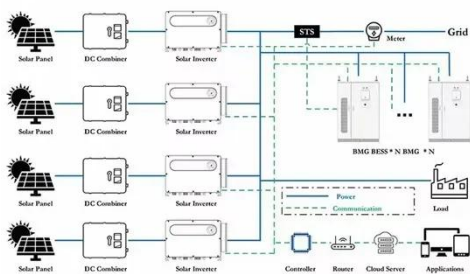

Energy Storage Cabinet

Safety designs such as water and electricity separation, three-level fire protection + explosion venting + exhaust, liquid cooling + dehumidification design, all ensure the safety of the energy storage ...