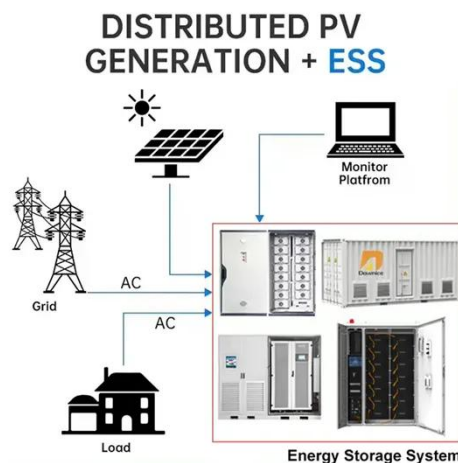

Smart Energy Storage Cabinets for Africa's Renewable Future

But here's the kicker - these cabinets aren't just storage units. They're becoming energy hubs that integrate with EV charging stations and water pumps. Kind of like a Swiss Army knife for distributed ...

Energy Storage Cabinet

Safety designs such as water and electricity separation, three-level fire protection + explosion venting + exhaust, liquid cooling + dehumidification design, all ensure the safety of the energy storage ...

Intelligent Energy Storage Cabinet 48V for Transmission Nodes in India

ICEENG CABINET serves customers in 18+ countries across Africa, providing outdoor communication cabinets, power equipment enclosures, and battery energy storage cabinets for telecommunications, ...

Revolutionizing Energy Storage: TLS Energy's

100kW/233kWh All-in ...

Featuring an advanced battery management system (BMS), power conversion system (PCS), liquid cooling, and intelligent energy management (EMS), this energy storage cabinet ...