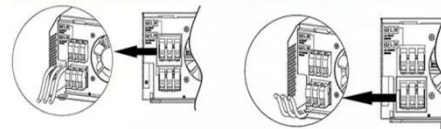

Large-scale Outdoor Communication Base Station , Reliable

Discover the Large-scale Outdoor Communication Base Station, designed for smart cities, communication networks, and power systems. Integrated with solar, wind, and energy storage ...

Contact Us