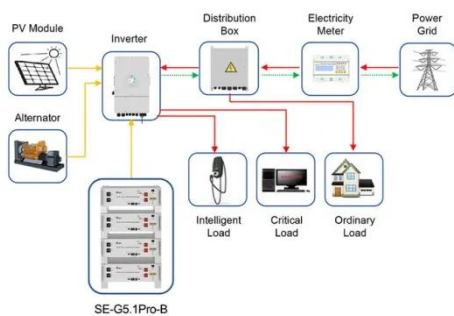

DIY Solar Powered Shed , Quick Electricity Blog

Learn how to save money on electricity with a solar powered shed. We show you what you need and where to buy it.

Application scenarios of energy storage battery products