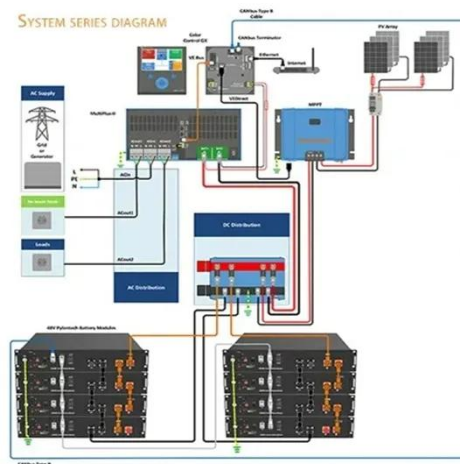

DIY Solar Powered Shed , Quick Electricity Blog

Learn how to save money on electricity with a solar powered shed. We show you what you need and where to buy it.

Application scenarios of energy storage battery products