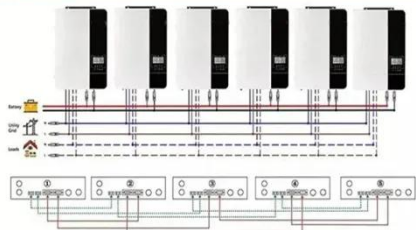

IP55 Outdoor Lead Acid Battery Cabinet Enclosure w/ DC48V Air

Outdoor Battery Cabinet Enclosures can be customized for all Outside Plant applications - special engineering and additional equipment integration also available.

Pytes IP55-Rated V5 Battery Cabinet

Designed to accommodate up to 4 Pytes V5 batteries, this IP55-rated battery