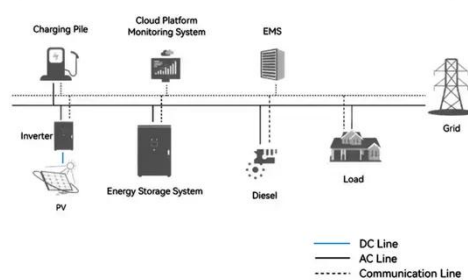

System Topology

Huawei's Super Large Outdoor Power Supply: Wattage and Applications