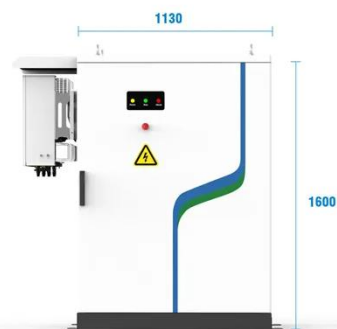

PV / DG Application

APP Intelligent Control

Multi-Unit Parallel Expansion

98.8% Max. Efficiency

Inside Huawei s energy storage battery container

Huawei says its new, all-in-one storage