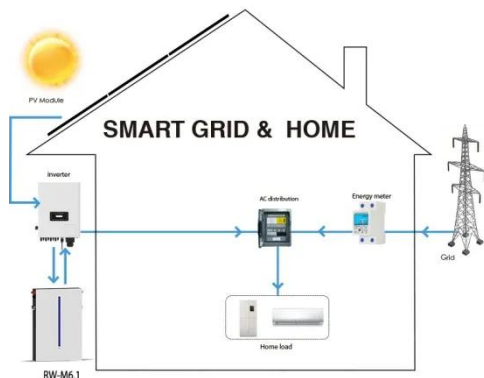

Understanding EverExceed Outdoor Integrated Telecom Cabinets

The integrated monitoring unit continuously collects data on power supply, temperature, humidity, access control, smoke detection, and more. This information is transmitted via 4G/5G or ...

Contact Us