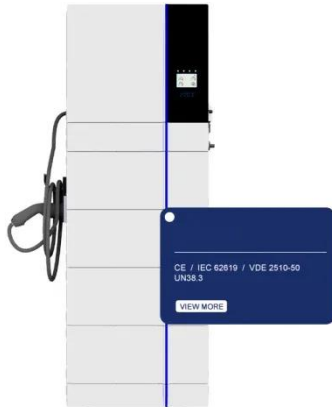

Products, Inc. BC43 Battery Cabinet

Battery cabinets that are not supplied with an incorporated DC output disconnect device must have an appropriate disconnect device provided external to the cabinet.