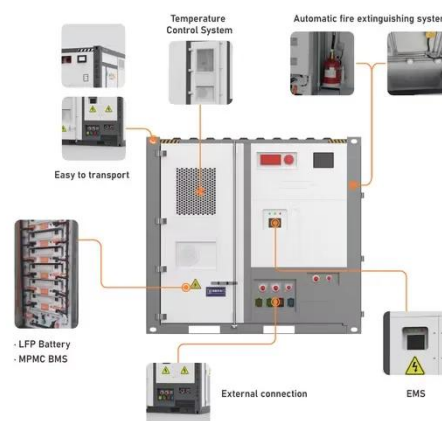

Battery Energy Storage Systems (BESS or UPS)

Hire a reliable BESS or UPS system for worksites at Generator Rental NZ. Available for rent anywhere in New Zealand. Get a quote today.