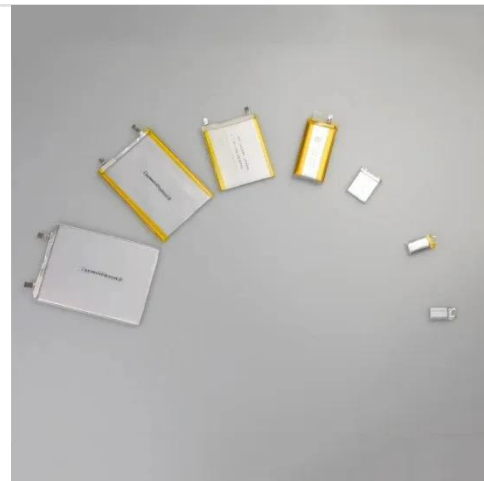

Complete guide to solar panel size and weigh

The size of JinkoSolar 450W solar panel is 1762*1134*30mm, and the weight is 21.0kg. The size of Longi Solar 550W solar panel is 2278*1134*35mm, and the weight is 27.5kg.