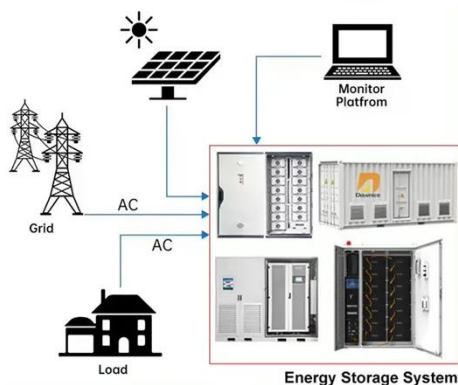

DISTRIBUTED PV GENERATION + ESS

Yingli 440W 445W 450W 455W 9bb Photovoltaics Half Cell Solar ...

Next two years plans to add 500 megawatts of solar power plant construction projects, while implementation of solar energy agricultural development projects. The company provide construction ...