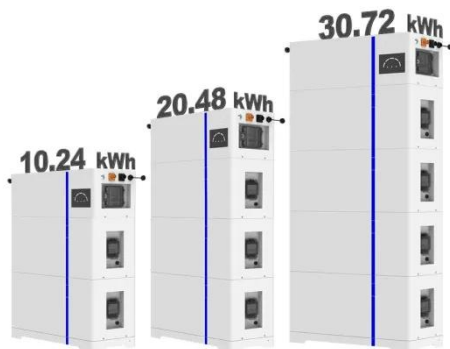

ESS

What are solar panels made of and how are they made?

Answering that question means understanding how solar energy works, how solar panels are manufactured, and what the parts of a solar panel are. Most panels on the market are made of ...

The State of Rhode Island General Laws

NOTE: The Legislature and Legislative Data Systems does try to ensure the accuracy and timeliness of the information placed on this page by making regular daily updates. There may be times between ...

State of Rhode Island General Assembly

General Legislative Information General Assembly and its Terminology How a Bill