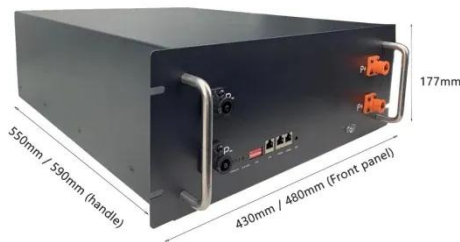

Solar Panel Dimensions: Specifications, Power Classes, Roof Area

PUSUNG-R (Fit for 19 inch cabinet)

Analysis of solar panel dimensions and power classes, with reference sizes for 430W/550W/600W modules and corresponding roof area calculations to help select the most ...

How big is a 550 watt solar panel in inches?

How big is a 550 watt solar panel in inches? How big is a 550 watt solar panel in inches? The Sunpro 550 watt solar panels are produced by 144 cells. The exact dimension ...