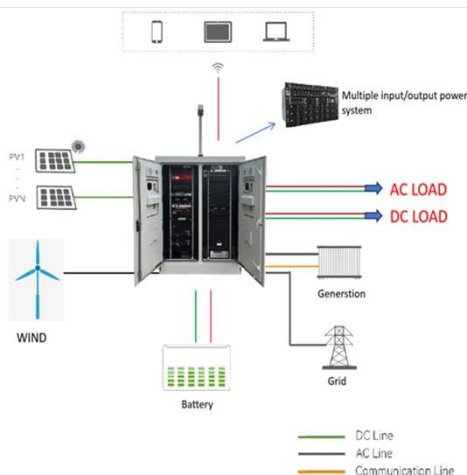

The Only Inverter Size Chart You'll Ever Need

Proper inverter sizing affects energy efficiency, system longevity, and whether your inverter works well with your battery setup. This inverter sizing guide will take you through the ...