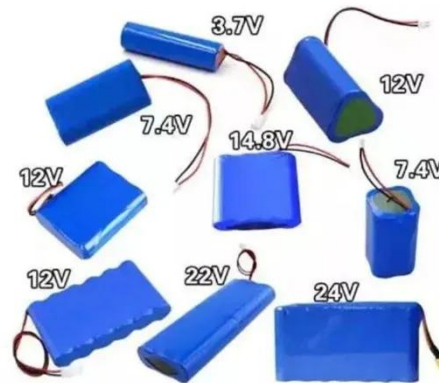

### TOP SOLAR INVERTER SUPPLIERS IN DEMOCRATIC REPUBLIC OF THE CONGO

What is the 5.5kW Hybrid Inverter? The 5.5kW Hybrid Inverter is a mid-range on-grid parity inverter that is our best-selling model with 2 MPPT ports. It is perfect for most applications, especially for ...