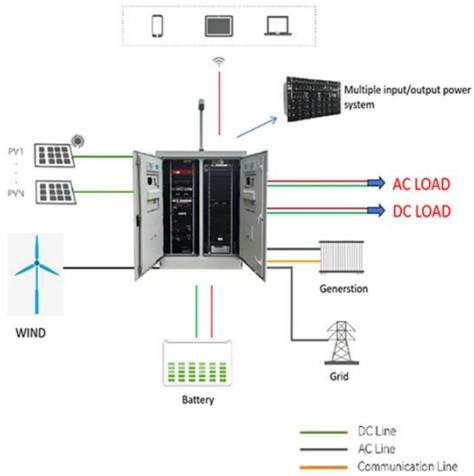

BOLT ON) 15A 20A 30A 40A 60A 100A ...

Royu Circuit Breaker 100amp

From the known hardware like the nails and hammers, to the pocket-sized variants of screws, screwdrivers, and nuts, to the essentials of plumbing, all of these are available online and can be ...