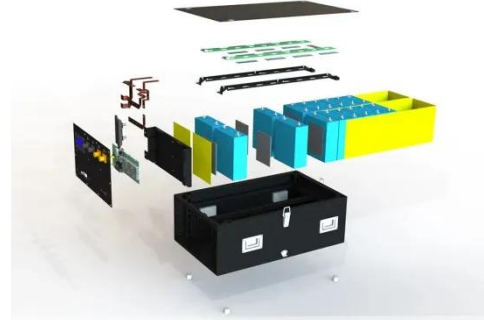

High-efficiency Mobile Solar PV Container with foldable solar panels, advanced lithium battery storage (100-500kWh) and smart energy management. Ideal for remote areas, emergency rescue and ...

Cabinet Energy Storage System , VREMT

Discover our high-efficiency, modular battery systems with zero capacity loss and rapid multi-cabinet response. Ideal for industrial, commercial, and emergency applications, our solutions offer remote ...

Contact Us

For catalog requests, pricing, or partnerships, please visit:
<https://www.peregrine-energy.co.za>