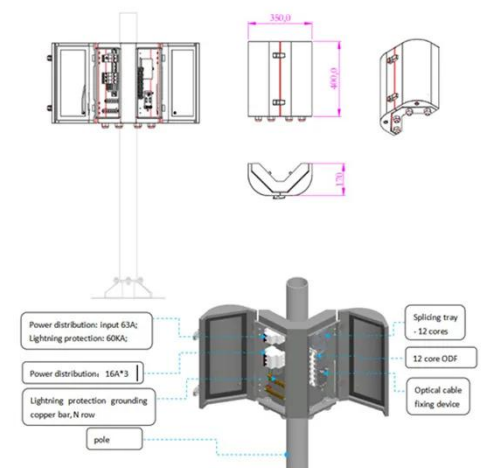

Gabon New Energy Outdoor Battery Cabinet BESS