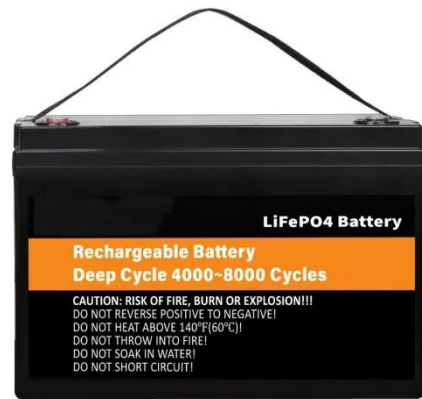

(BESS) , Schneider ...

Schneider Electric USA. Browse our products and documents for Battery Energy Storage System (BESS) - An all-in-one Battery Energy Storage System

---

Contact Us

For catalog requests, pricing, or partnerships, please visit:
<https://www.peregrine-energy.co.za>