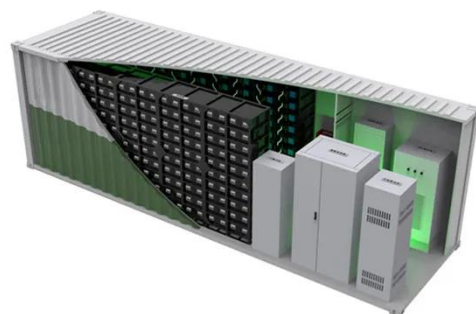

## Overview

---

Mounted on skids, trailers or in containers for rail, road or air transportation, these substations come in the form of ready-to-connect, complete assemblies and are designed for grid code compliance and easy mobility. Our containerized energy storage system combines modular battery storage with integrated power conversion. This mobile, all-in-one solution supports depots, testing facilities, and industrial sites requiring flexible, transportable, and reliable power supply. Applications range from power supply during emergency or planned outages, to events, moving loads, and the integration of distributed or renewable. neering,flexible,and effective solution in energy provision. Besides meeting the demand of energy in different scenarios,this container will enable optimized utilization of resources by introducin module design and a powerful electricity using the rail system that also unrolls from Wp,and can be. This is the product of combining collapsible solar panels with a reinforced shipping container to provide a mobile solar power system for off-grid or remote locations.

## Foldable container grid-connected type for railway stations

---

### Mobile substations

Mounted on skids, trailers or in containers for rail, road or air transportation, these substations come in the form of ready-to-connect, complete assemblies and are designed for grid code compliance and ...

### Best Foldable Solar Container for Off-Grid Power , Sunmaygo

Solarfold(TM) features a patented dual-rail guiding mechanism, 40% higher energy density, automated deployment in under 6 hours, and superior weather resistance. Unlike traditional solar containers, ...