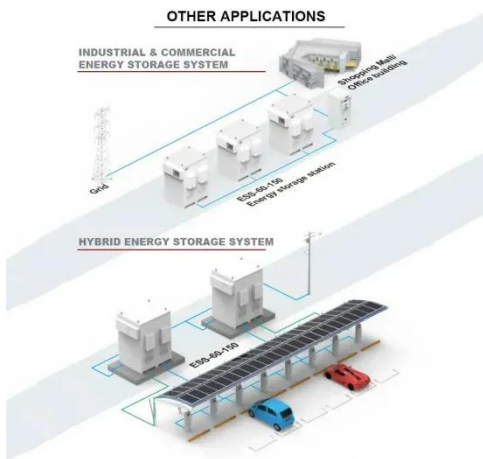

Fortress Indoor Wall Mount Power Supply Cabinet

The CF-IWM-PS Cabinet is a compact wall mount unit designed as the perfect solution for cable network power equipment installation for indoor environments like commercial units or MDUs.