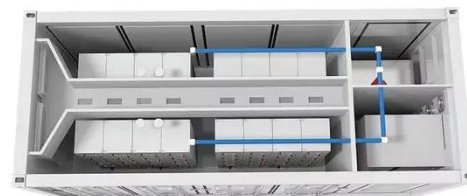

Outdoor Enclosures , NEMA-Rated Telecom Cabinets , IP55, IP65

Explore AZE's premium NEMA-rated and weatherproof enclosures designed for telecom, industrial electrical, and energy storage applications. Built to withstand harsh environments and extreme conditions, our ...