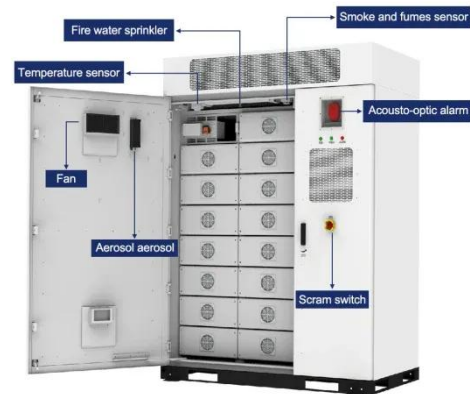

outdoor network cabinet for stadiums and arenas

Professional-grade outdoor network cabinets designed for stadium and arena environments, featuring advanced environmental protection, security systems, and scalable infrastructure management ...

Wireless charging for Stadiums and Events

Wireless charging for Stadiums and Events with fan or attendee engagement capabilities

Future-Ready Outdoor Cabinets for 5G and Beyond

Discover how outdoor communication cabinets enable 5G with advanced cooling, modular designs, and eco-friendly materials for future-ready telecom networks.