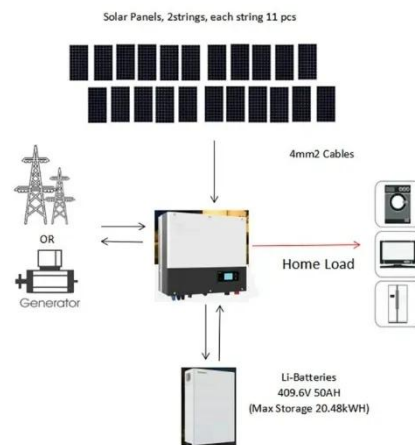

EV Charging Station Rebates & Incentives by State

Explore 2025 EV charging station rebates and incentives by state. Learn about federal, state, and utility programs to lower your EV charger installation cost.