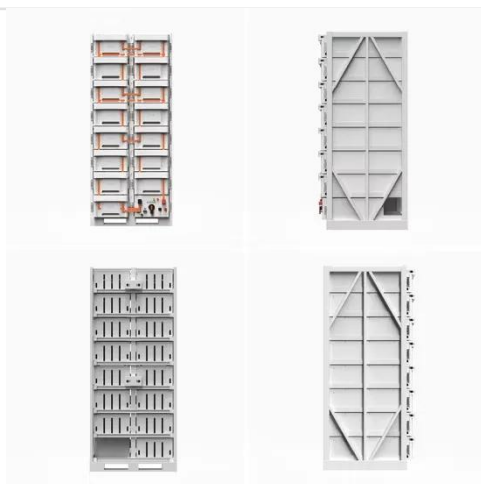

Battery Cabinet

With its spacious 15U capacity and 600mm depth, the Linkbasic Battery Cabinet provides ample room to accommodate your battery setup while allowing for easy access and maintenance.

Energy Storage Battery Cabinet , AEME

It deeply integrates advanced battery