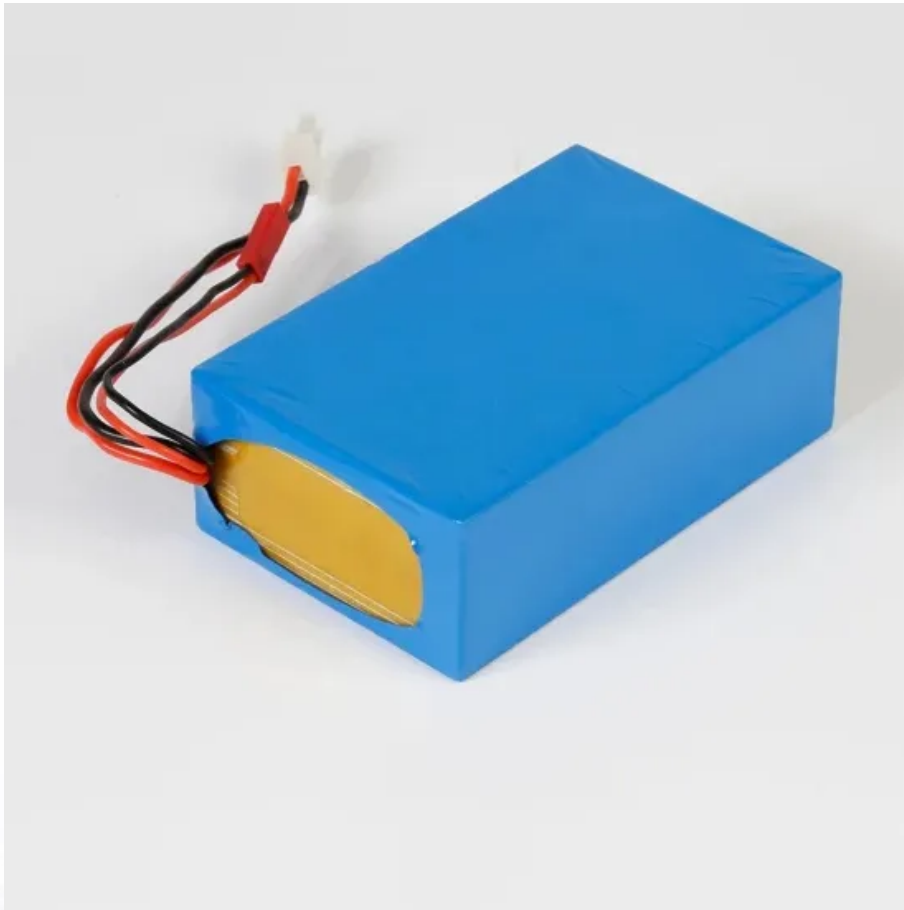

PEES Power Systems

El salvador outdoor telecom enclosure 2mw

El salvador outdoor telecom enclosure 2mw

Outdoor Telecom Enclosure & Cabinet Manufacturer

KDM outdoor telecom enclosure protects your telecommunications equipment outdoors and will be able to properly withstand outdoor elements such as temperature, extremes, dust ingress, ice, shock ...

Outdoor Telecom Enclosure

When it comes to reliability, our KDM outdoor telecommunication cabinets are second to none. Built from stainless steel, aluminum, or galvanized steel, you can trust in their performance, no matter the ...