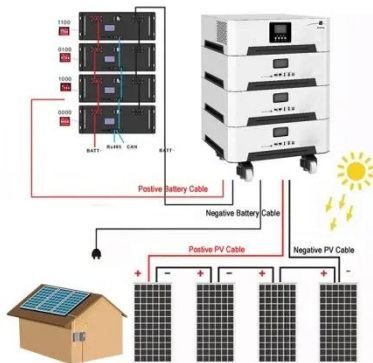

PEES Power Systems

EK SOLAR inverter 1500w12v

EK SOLAR inverter 1500w12v

1500W 12V pure sine wave power inverter with On/Off remote control

This 1500W 12V pure sine wave power inverter can generate 1500W of continuous power and up to 3000W of power at peak times (peak time reserve capacity is useful if more energy is required to ...

Energizer 1500 -Watt Power Inverter Lowes

Energizer 1500 W power inverter - get power on the go! This newly redesigned heavy duty power inverter connects directly to a 12 Volt DC battery to power microwaves, power tools, televisions, ...

1500 Watt Pure Sine Wave Inverter, 12V DC to 120V AC Inverters for Car, RV, Truck, Home, Camping, Solar Power Inverter with 3 AC Outlet, 30W USB-C, 5V 3.1A USB, Remote Control, Surge 3000W

Amazon : 1500 Watt Inverter Pure Sine Wave

1500 watt Pure sine Wave Inverter, 12V DC to 110V AC Power Inverter, Used for Solar Emergency Power Supply in RV

Homes, with 3 AC Output sockets, USB Port, Type-C Port, Remote Control with ...

Can a 12V Inverter Handle 1500 Watts? A Practical Guide for Solar