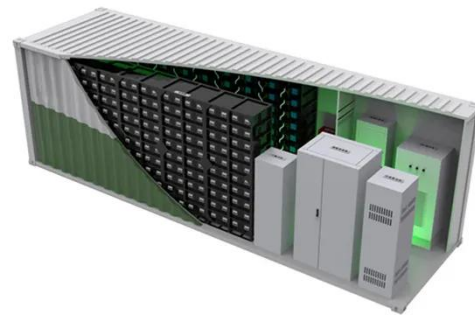

PEES Power Systems

Dustproof Data Center Battery Cabinet for Photovoltaic Power Stations

Dustproof Data Center Battery Cabinet for Photovoltaic Power Stati

C & D Technologies , Stationary Battery Cabinets

Solar & UPS backup power system battery enclosures for off-grid or grid-connected solar systems. SES offers a wide variety of large outdoor battery and electronics enclosures for emergency backup UPS ...

Battery Cabinet, Battery Storage Cabinet, Battery Bank Rack

EverExceed VRLA battery cabinets are very durable, and easy to install. Engineered for use with most type of battery terminal models, these cabinets can fit a wide variety of applications.

Vertiv(TM) EnergyCore, Lithium Ion Battery Cabinet

The Vertiv(TM) EnergyCore Li5 and Li7 battery systems deliver high-density, lithium-ion energy storage designed for modern data centers. Purpose-built for critical backup and AI compute loads, they ...