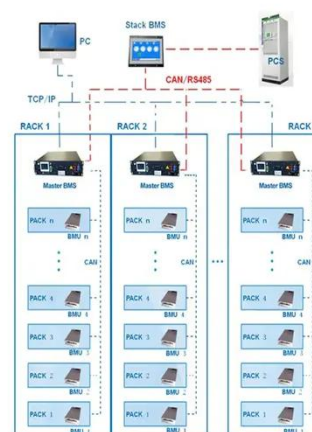

High-Quality China Double Throw Circuit Breakers , Yueqing Chushang

Find a trusted Double Throw Circuit Breaker manufacturer and supplier in China. Get high-quality products at competitive prices to meet your electrical needs efficiently and reliably.

BMS Wiring Diagram