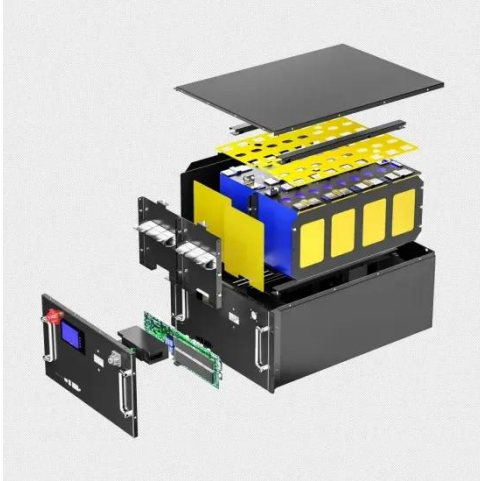

Shop a wide selection of high-quality double throw breaker for sale in Lisbon, from accessories to gadgets, and enjoy fast shipping and a secure payment system.

Double Throw Circuit Breakers

Discover double throw circuit breakers with CE certification, IP20 protection, and 20,000+ mechanical life. Ideal for home and industrial use.

double pole double throw breaker

Explore a wide range of the best double pole double throw breaker on AliExpress to find one that suits you! Besides good quality brands, you'll also find plenty of discounts when you shop for double pole

...

Double throw disconnect switch in lisbon

Also the items happen to be certified by mutiple safety certification.We will