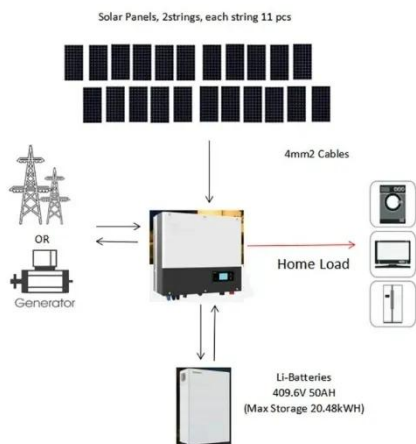

Raytech Double Glass Modules and Agricultural Greenhouses Are ...

Because double glass modules can flexibly transmit light, power generation on the shed, and planting under the shed, land usage rate is doubled. Therefore, more and more farmers choose ...