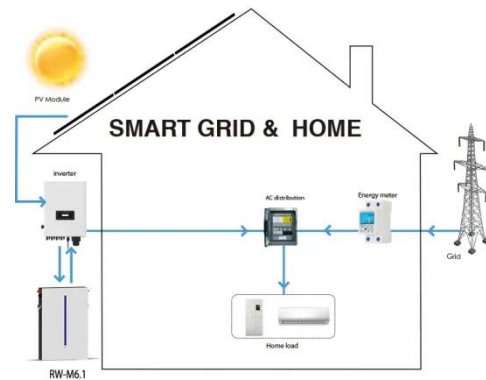

DOES , English meaning

DOES definition: 1. he/she/it form of do
2. he/she/it form of do 3. present simple of do, used with he/she/it. Learn more.