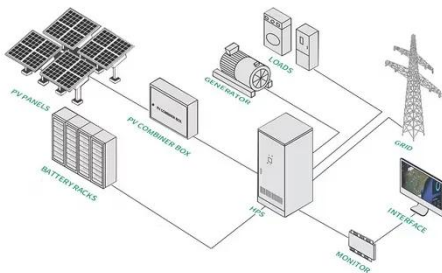

Contact Us

For catalog requests, pricing, or partnerships, please visit: