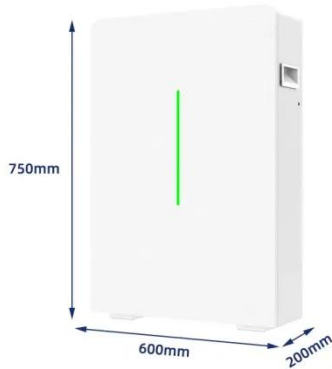

Top Base-Station Providers , Compare 35 Companies

Compare Base-Station providers listed in the Wireless and RF Online Directory. Browse the latest products and services for your business, read company reviews, download white papers, and ...