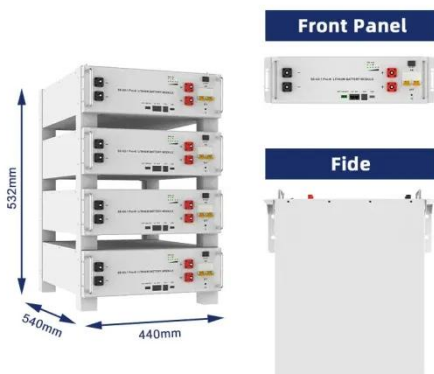

Custom outdoor telecom cabinet

As an OEM/ODM specialist, Mulan Group delivers custom -engineered telecom cabinets for 5G towers, base stations & harsh environments. Precision sheet metal fabrication meets IP66 & ...