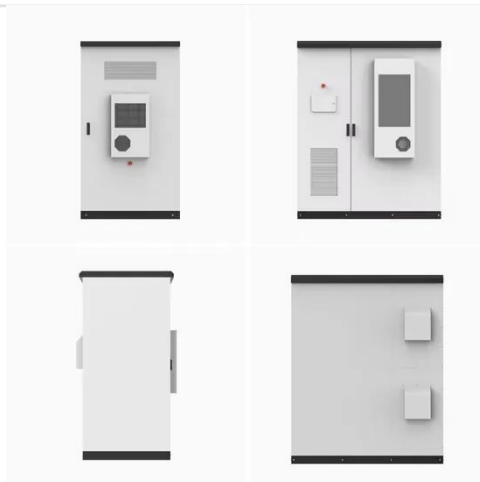

Leading Manufacturer of Outdoor Enclosures, BESS Energy Storage ...

AZE specializes in designing and manufacturing a wide range of infrastructure solutions, including server racks, network cabinets, and data center enclosures, as well as IP55/IP65 rated and NEMA 3, 3R, ...