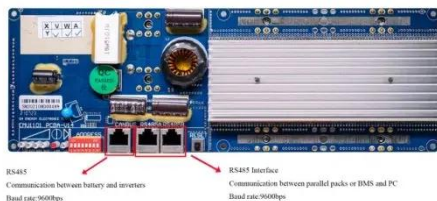

Hoenergy Power

Explore high voltage battery packs, wall mounted lithium batteries, and ESS cabinets from Hoenergy -- your 2025 Global Tier 1 Energy Storage Provider.