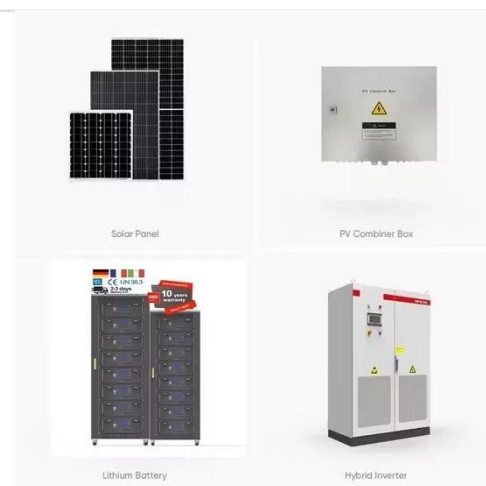

Vertiv Launches High-Density Lithium Battery Cabinets to Boost

These cabinets, available for global distribution, are expected to play a critical role in alleviating the challenges posed by high-density computing environments, where space and energy ...