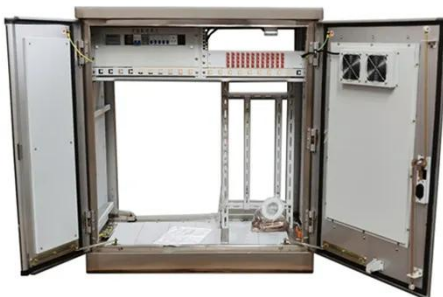

Indoor Photovoltaic Telecom Energy Cabinet

LZY Energy's Indoor Photovoltaic Energy Cabinets are solar-powered integrated equipment especially designed to meet the requirements of communication base station rooms. They transform solar ...